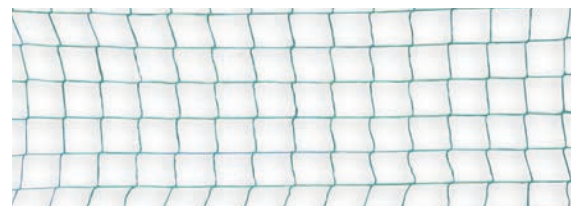

**Floating Water Basket**

Manufactured in PVC pipe, conceived to offer good performance, durability and a lot of fun moments. The floaters are made of closed cell polyethylene foam (Golfoam), ensuring great buoyancy. Net included.

**J202** Dim.: 200X60X60cm

**J206** Dim.: 400X60X60cm

**Voleibol Flutuante**

Fabricado em tubo de alumínio anodizado.  
Redes e flutuadores incluídos. Robusto.

**Floating Volleyball**

Made of anodized aluminium tube. Net  
and floaters included. Robust.

**J230.1** Rede Basket flutuante (unidade)/ Water basket net (unit)

**J230.2** Rede para Voley flutuante 2m/ Volleyball net 2m

**J230.3** Rede para Voley flutuante 4m/ Volleyball net 4m

**J230.4** Rede Mini-polo 180x90x65cm (unidade)/ Mini-polo net 180x90x65cm (unit)