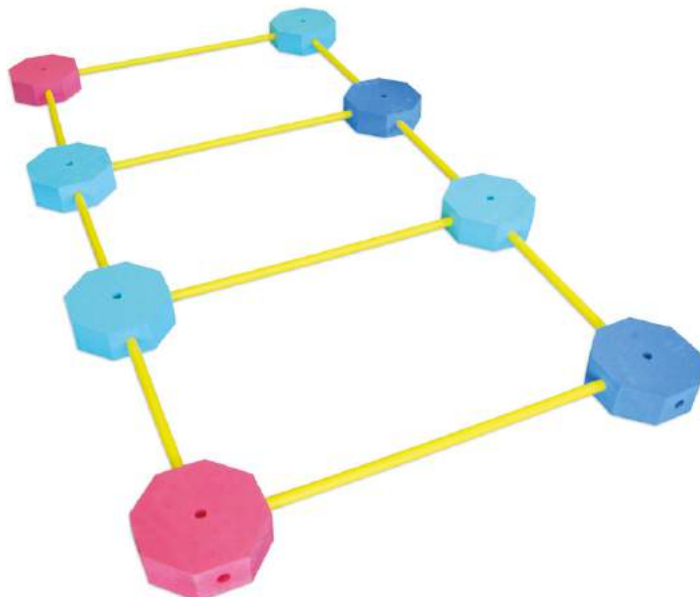

J251 Octógono Flutuante "Golfoam" 25x25x8,5cm/
Octagonal floating "Golfoam" 25x25x8,5cm

J251.2 Set instrução - 2 octógonos "Golfoam" com vara de PVC (100cm)/
Instruction system set - 2 "Golfoam" octagons with PVC tube (100cm)

J251.8 Set instrução - 8 octógonos "Golfoam" com 4 varas de PVC (100cm) e 6 varas de PVC (65cm)/
Instruction system set - 8 "Golfoam" octagons with 4 PVC tubes (100cm) and 6 PVC tubes (65cm)

J251.20 Set instrução - 20 octógonos "Golfoam" com 10 varas de PVC (100cm) e 18 varas de PVC (65cm)/
Instruction system set - 20 "Golfoam" octagons with 10 PVC tubes (100cm) and 18 PVC tubes (65cm)

J228.1 Vara de PVC com 65cm/ PVC tube 65cm

J228.3 Vara de PVC com 100cm/ PVC tube 100cm

Set Instrução

Composto por varas PVC e octógonos.

Set Instruction

Composed of PVC tube and octagons.