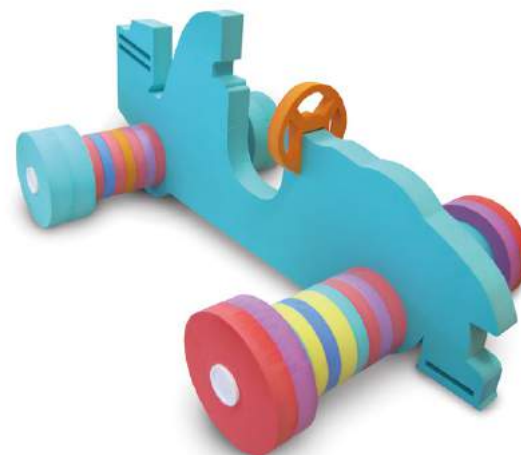

**Floating Shaft**

Made of Golfoam. Nylon axle. Various colors.

**D199** Dim.: 100x100cm

**Roda Flutuante**

Fabricada em Golfoam. Eixo de nylon. Cores diversas.

**Floating Wheel**

Made of Golfoam. Nylon axle. Various colors.

**D1010** Dim.: 100x100x100cm

**Castelo**

Fabricado em Golfoam. 4 eixos de nylon. Cores diversas.

**Castle**

Made of Golfoam. 4 nylon axles. Various colors.

**D1023** Dim.: 100x50x44cm

**Crocodilo Flutuante**

Fabricado em Golfoam. 2 eixos de nylon.  
Cores diversas.

**Floating Crocodile**

Made of Golfoam. 2 nylon axles.  
Various colors.

**D1052** Dim.: 180x100x80cm

**Fórmula 1 Flutuante**

Fabricado em Golfoam. 2 eixos de nylon.  
Cores diversas.