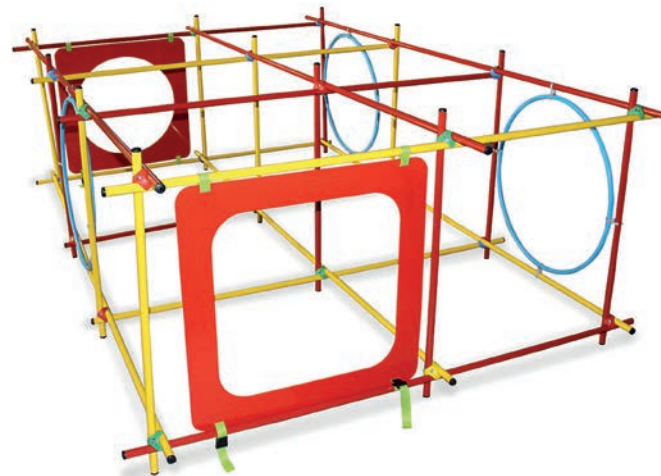

J267 300x200x100cm

Labirinto aquático p/ crianças 300cm

Fabricado em tubo de alumínio anodizado de 25mm de diâmetro. Fornecido com 3 arcos, 1 entrada redonda e 1 entrada quadrada.

Water Maze for Children 300cm

Made of 25mm anodized aluminum tube. Supplied with 3 hoops, 1 round and 1 square entrance.