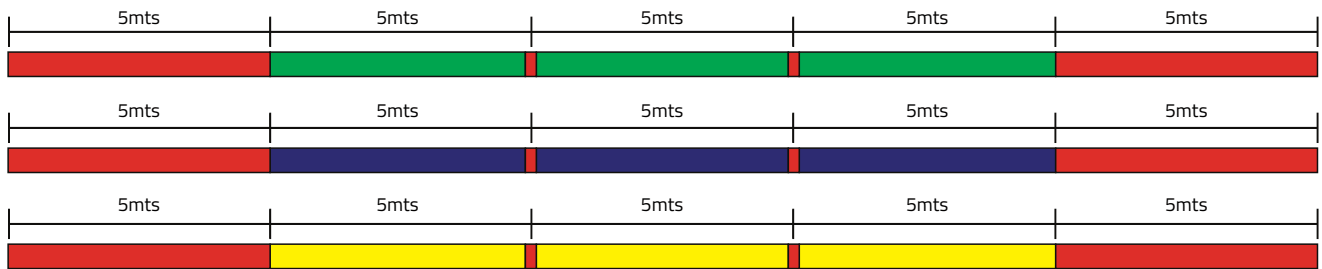

**Pistas de 25 metros / 25 meters Lanes**

Standard 1:

Standard 2:

Standard 3:

**World Aquatics**

25m x 25m  
8 pistas / 8 lanes

25m x 25m  
10 pistas / 10 lanes

25m x 21m  
8 pistas / 8 lanes