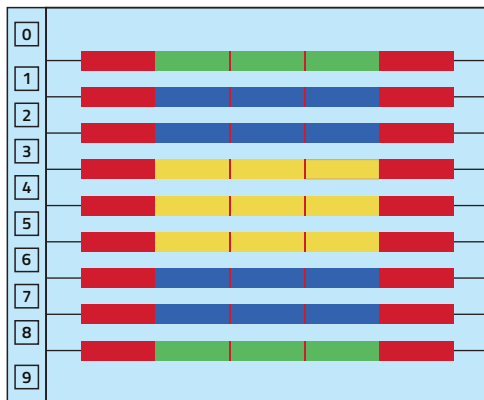

**Pistas de 25 metros / 25 meters Lanes**

Standard 1:

Standard 2:

Standard 3:

**World Aquatics**

25m x 25m  
8 pistas / 8 lanes

25m x 25m  
10 pistas / 10 lanes

25m x 21m  
8 pistas / 8 lanes