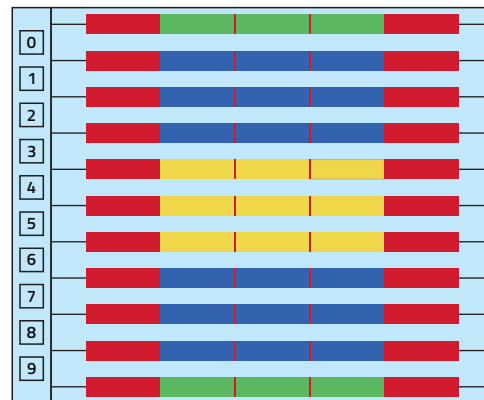

**Pistas de 25 metros / 25 meters Lanes**

Standard 1:

Standard 2:

Standard 3:

**World Aquatics**

25m x 25m  
8 pistas / 8 lanes

25m x 25m  
10 pistas / 10 lanes

25m x 21m  
8 pistas / 8 lanes